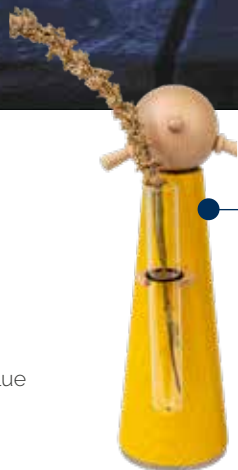

Junge Ben
„erzclique“ blau
Boy Ben „erzclique“, blue
1S566, 20 cm

Mädchen Gina
„erzclique“ gelb
Girl Gina „erzclique“, yellow
1S566, 20 cm